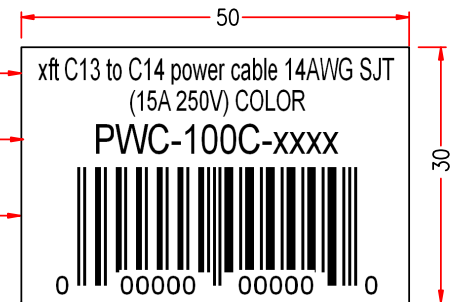

LABEL A

LABEL

*NOTE: All relevant materials are complied with RoHS directive .