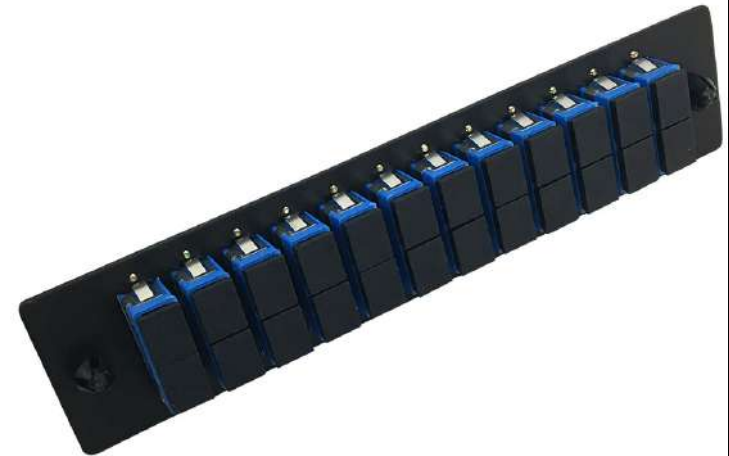

Loaded Adapter Panel with 12 x Duplex SC/UPC Singlemode - Black

This fiber optic adapter panel comes loaded with 12 duplex SC singlemode female to female couplers. It is designed to fit our 19 inch fiber optic rackmount FDU patch panels.

Physical Characteristics

Color	Black
Finish	Powder Coated
Material	Steel
Adapter Material	Plastic with Ceramic Sleeve
Adapter Color	Blue
Material Thickness	1.6 mm
Dimensions	1.5 inches H 7 inches L [3.8cm H 18cm L]

Connector(s)

Front	12 - Duplex SC/UPC Singlemode Female
Back	12 - Duplex SC/UPC Singlemode Female

Packaging Information

Package Quantity	1
Product Weight	0.22 lbs [0.1kg]

Name	Loaded Adapter Panel with 12 x Duplex SC/UPC Singlemode - Black
P/N	PP-FA204-12BK