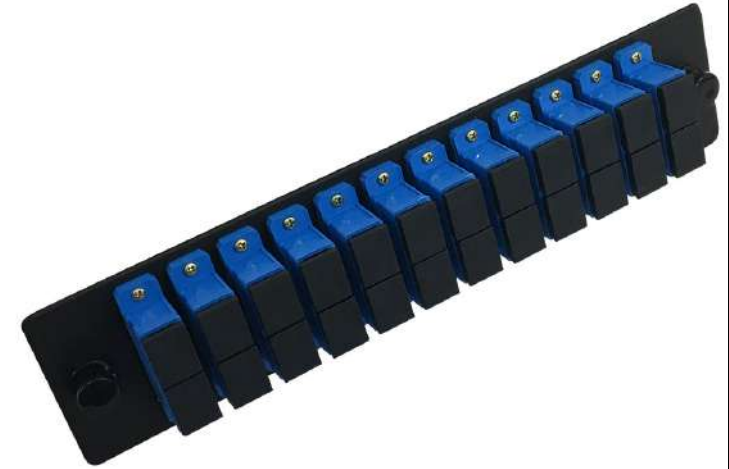

Loaded Adapter Panel with 12 x Duplex SC/UPC Singlemode - Black

This fiber optic adapter panel comes loaded with 12 duplex SC singlemode female to female couplers. It is designed to fit our 19 inch fiber optic rackmount FDU patch panels.

Physical Characteristics

Color	Black
Finish	Powder Coated
Material	Steel
Adapter Material	Plastic with Ceramic Sleeve
Adapter Color	Blue
Material Thickness	1.6 mm
Dimensions	1.5 inches H 7 inches L [3.8cm H 18cm L]

Connector(s)

Front	12 - Duplex SC/UPC Singlemode Female
Back	12 - Duplex SC/UPC Singlemode Female

Packaging Information

Package Quantity	1
Product Weight	0.22 lbs [0.1kg]

Name	Loaded Adapter Panel with 12 x Duplex SC/UPC Singlemode - Black
P/N	PP-FA204-12BK