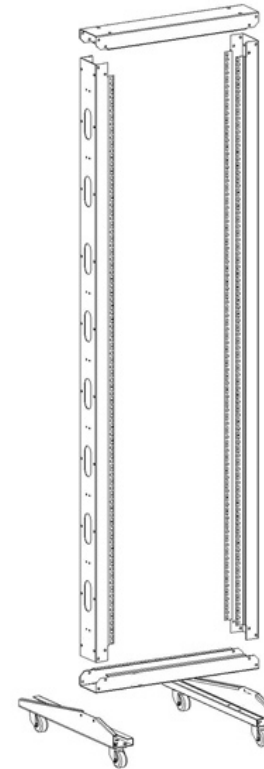

Relay Rack 42U (78 inch) - Knock Down Style

This 2-post relay rack is 19 inches wide, and 42U in height. It is typically used to mount networking and audio/video rack mountable equipment. Shipped knockdown in a flat-pack for easy handling and shipping.

Physical Characteristics

Color	Black - Powder Coated
Material	SPCC Cold Rolled Steel
Loading Capacity	Maximum 330 lbs [150kg]
Mounting Rails	2 x 19"-Mounting Rail Posts (square hole knockouts on both sides)
Product Dimensions	78.75" H x 23.6"W x 23.6"D [200cm H x 60cm W x 60cm D]

Approvals

ANSI/EIA	Yes
RS-310-D	Yes
IEC60297-2	Yes
DIN41494	Yes
PART1	Yes
PART7	Yes

Environmental

RoHS	Yes
Reach	Yes

Packaging Information

Package Quantity	1 - Relay Rack 42U (78 inch) - Knock Down Style (Unassembled)
	4 - Casters (use of casters is optional)
	Assembly Hardware
	M6 Screws and Cage Nuts
Product Weight	45.1 lbs [20.5kg]
Package Dimensions	78" H x 6.5" W x 7" D [198cm H x 16.5cm W x 17.8cm D]

Name	Relay Rack 42U (78 inch) - Knock Down Style
P/N	RM-105